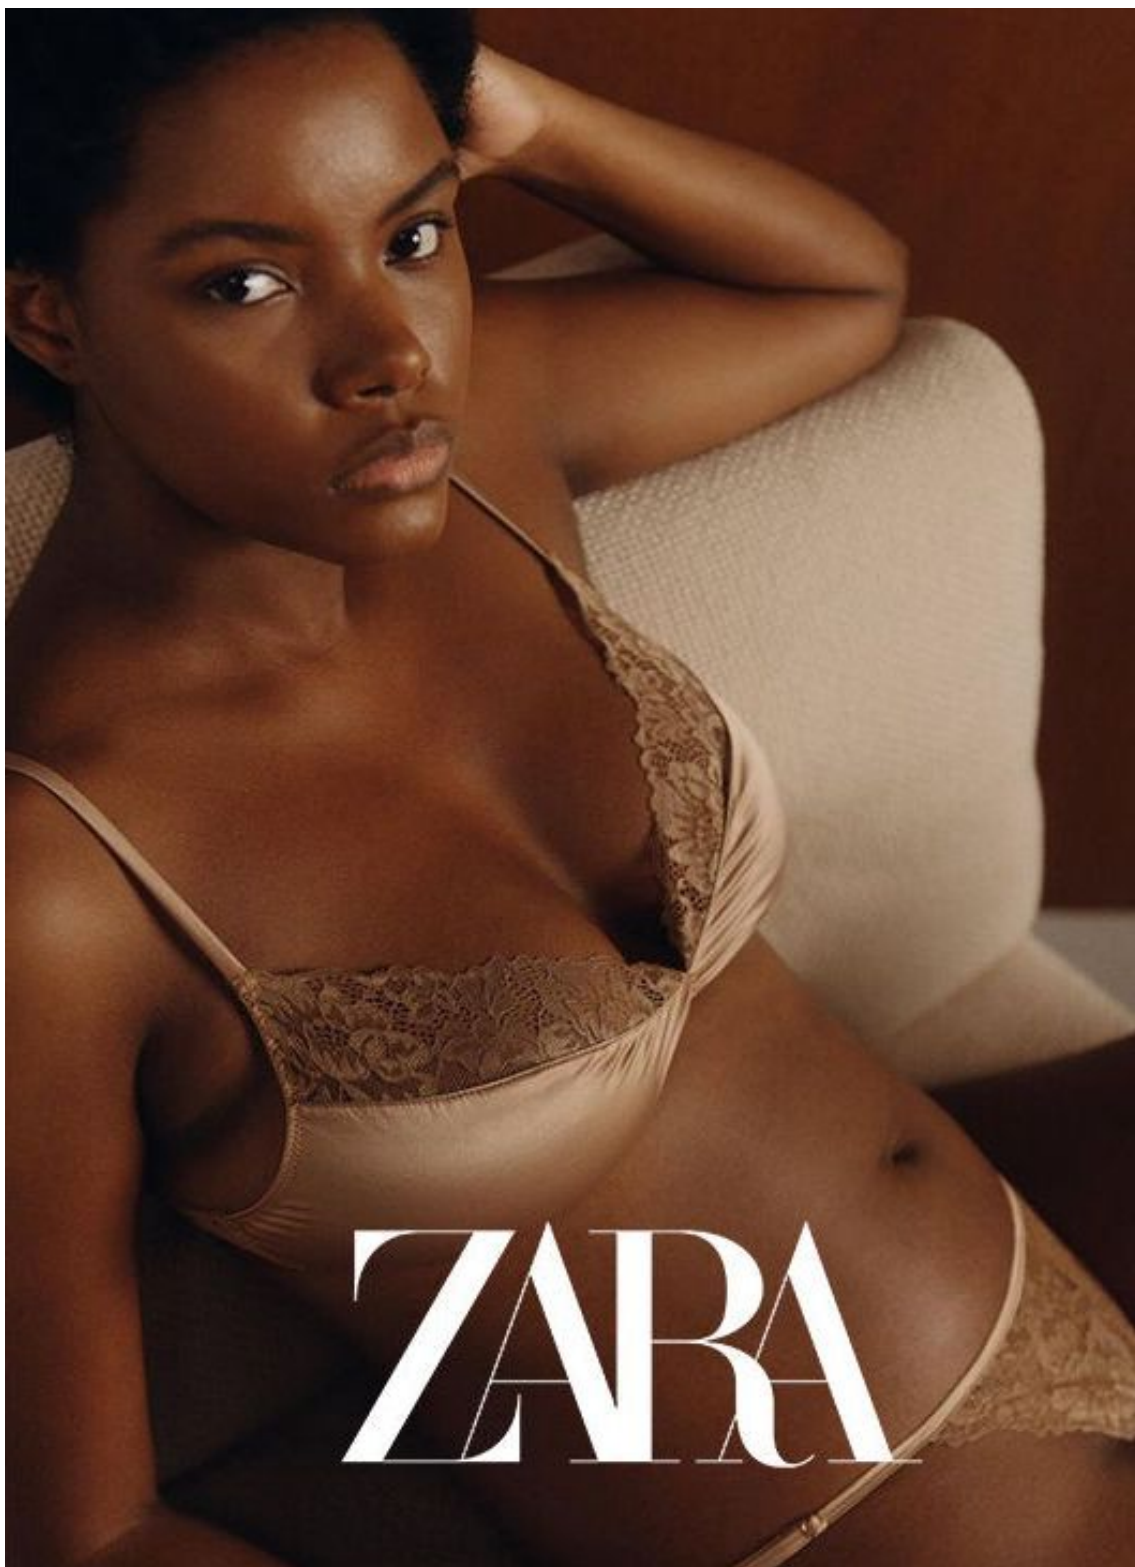

# NATASHA SOARES

height 5'10" · bust 38.5" · cup D · waist 32.5" · hips 43" · dress 42 EU/12 US/14 UK  
shoes size 39 EU/8 US/6 UK · hair black · eyes brown